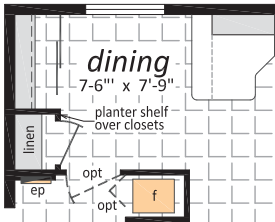

The Sterling Series

27' Wide Sectional Homes

Some exterior features shown may be optional or done by others on site.

Optional Dining

Durham - ST-7564

27' x 56' • 1,512 sq. ft.

4 Beds | 2 Baths