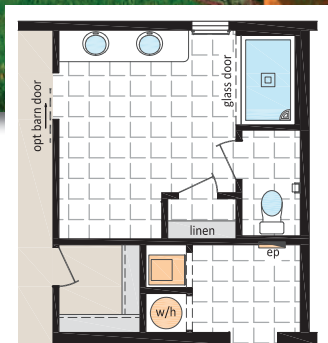

# The Sterling Series 35' Sectional Homes

Some exterior features shown may be optional or done by others on site.

Optional Ensuite

Optional Kitchen

## The Windsor ST-5640

35'-4" x 64' • 2,261 sq. ft.  
4 Beds | 2.5 Baths | Office | Porch

with hip roof  
opt covered porch