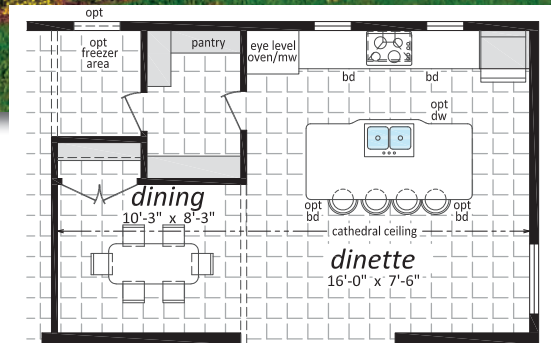

# The Sterling Series 35' Sectional Homes

Some exterior features shown may be optional or done by others on site.

Optional Ensuite

Optional Kitchen

## The Windsor ST-5640

35'-4" x 64' • 2,261 sq. ft.  
4 Beds | 2.5 Baths | Office | Porch

with hip roof  
opt covered porch