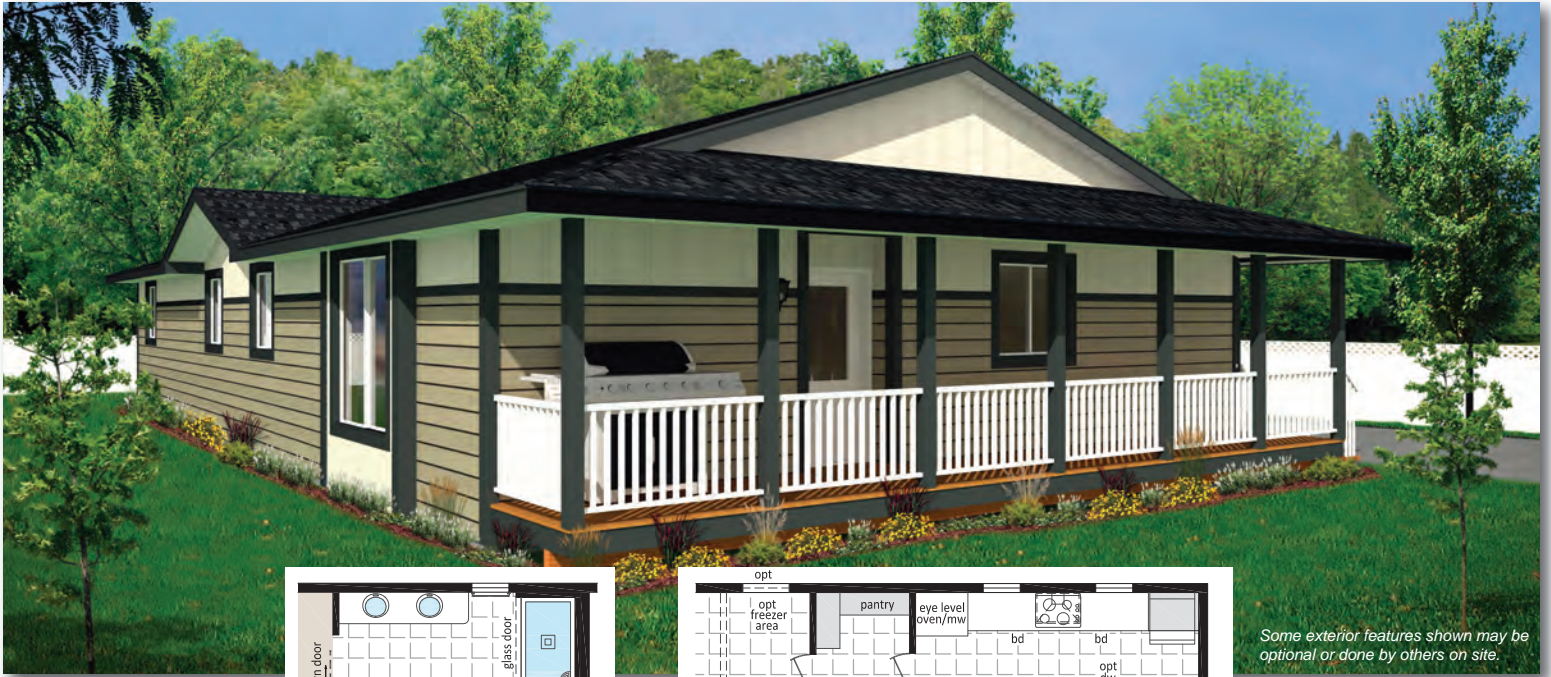

# The Sterling Series 35' Sectional Homes

Some exterior features shown may be optional or done by others on site.

Optional Ensuite

Optional Kitchen

## The Windsor ST-5640

35'-4" x 64' • 2,261 sq. ft.  
4 Beds | 2.5 Baths | Office | Porch

with hip roof  
opt covered porch