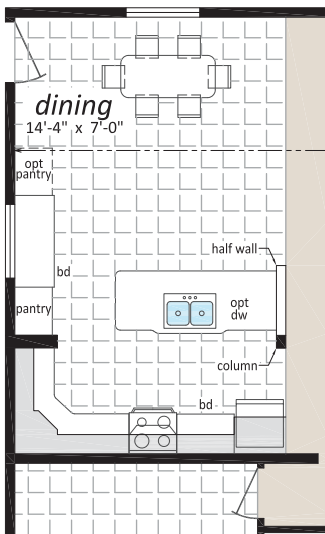

The Sterling Series 35' Sectional Homes

Some exterior features shown may be optional or done by others on site.

The Doncaster - ST-5520

35'-4" x 52' • 1,837 sq. ft.
3 Beds | 2 Baths | Retreat

Optional Ensuite

Optional Kitchen