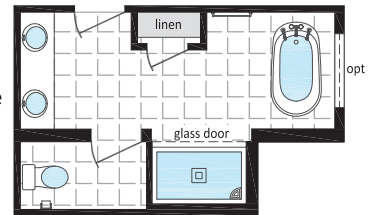

The Sterling Series 35' Sectional Homes

Some exterior features shown may be optional or done by others on site.

The Doncaster - ST-5520

35'-4" x 52' • 1,837 sq. ft.
3 Beds | 2 Baths | Retreat

Optional Ensuite

Optional Kitchen