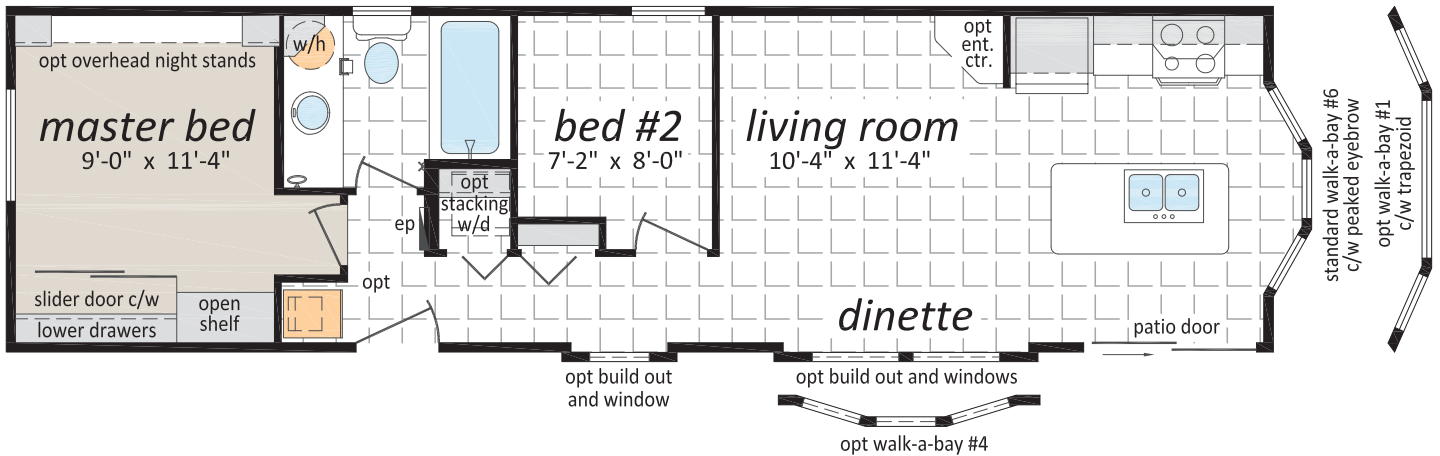

The Resort Series

Park Model Homes

Some exterior features shown may be optional or done by others on site.

PM-1244-C, 12' x 44'

www.srikelowna.ca

Follow us:  

Proudly made in
Canada
to Canadian
Standards