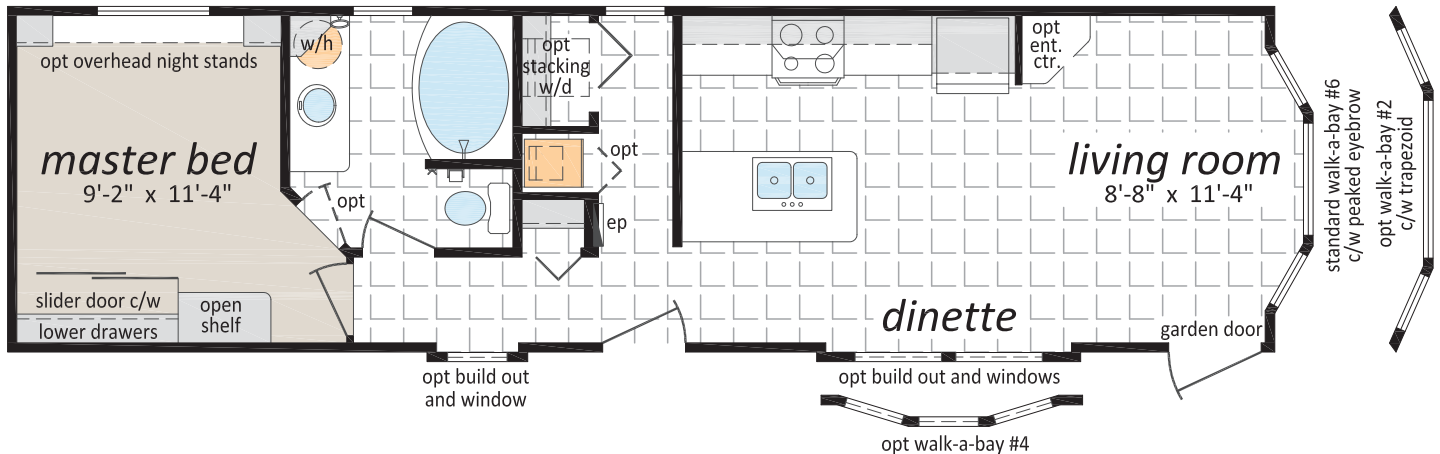

The Resort Series

Park Model Homes

Some exterior features shown may be optional or done by others on site.

PM-1244-B, 12' x 44'

www.srikelowna.ca

Follow us:  

Proudly made in
Canada
to Canadian
Standards